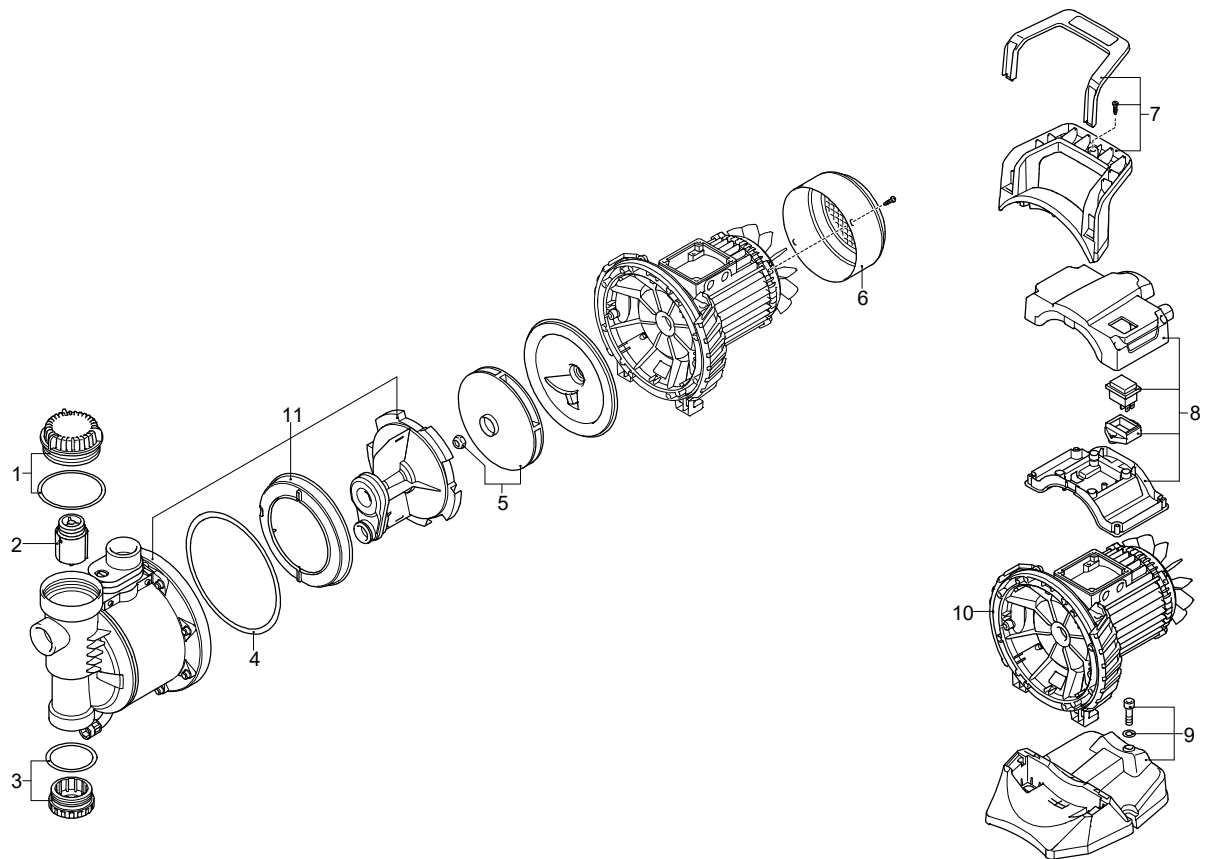

## Model SXGP 1300 XFE

Version: Serial number: Code: **51774**

12/12/2018

Validity	Pos.	Code	Description	Q
	1	4540580	Plug	1
	2	4540400	Filter	1
	3	4540560	Plug	1
	4	4540450	O-ring	1
	5	4540880	Impeller	1
	6	4540570	Fan cowling	1
	7	4540530	Handle	1
	8	4540890	Box	1
	9	4540550	Base	1
	10	4540840	Motor	1
	11	4541020	Head	1