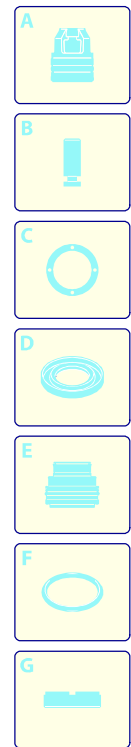

# STANLEY

## Model SXGP 1300 XFE

Version: Serial number: Code: **51774**

12/12/2018

Validity	Pos.	Code	Description	Q
	1	4540580	Plug	1
	2	4540400	Filter	1
	3	4540560	Plug	1
	4	4540450	O-ring	1
	5	4540880	Impeller	1
	6	4540570	Fan cowling	1
	7	4540530	Handle	1
	8	4540890	Box	1
	9	4540550	Base	1
	10	4540840	Motor	1
	11	4541020	Head	1